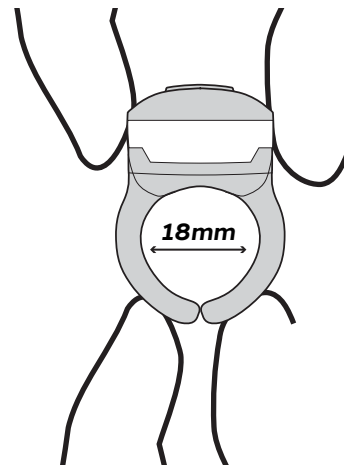

Out of the box, your DEX FINGERLIGHT measures 20mm in diameter, equivalent to a size 10 ring.

The DEXFLEX Adjustable Ring may be expanded up to about 30mm in diameter (6.5mm larger than the largest ring size) before it will no longer grip a finger or thumb.

The DEXFLEX Adjustable Ring may also be contracted to 18mm in diameter, equivalent to a size 7.5 ring before the tips touch.

For an even tighter fit, you may overlap the tips of the prongs to reach your desired size.