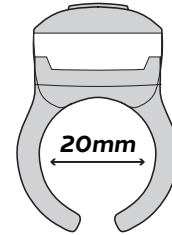

Out of the box, your DEX FINGERLIGHT measures 20mm in diameter, equivalent to a size 10 ring.

The DEXFLEX Adjustable Ring may be expanded up to about 30mm in diameter (6.5mm larger than the largest ring size) before it will no longer grip a finger or thumb.

The DEXFLEX Adjustable Ring may also be contracted to 18mm in diameter, equivalent to a size 7.5 ring before the tips touch.

For an even tighter fit, you may overlap the tips of the prongs to reach your desired size.