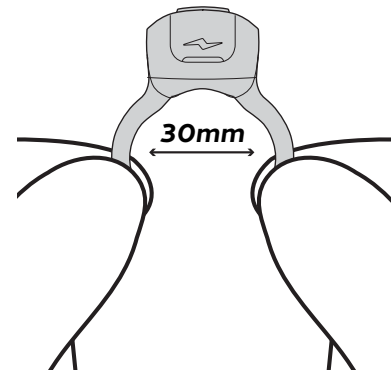

Out of the box, your DEX FINGERLIGHT measures 20mm in diameter, equivalent to a size 10 ring.

The DEXFLEX Adjustable Ring may be expanded up to about 30mm in diameter (6.5mm larger than the largest ring size) before it will no longer grip a finger or thumb.

The DEXFLEX Adjustable Ring may also be contracted to 18mm in diameter, equivalent to a size 7.5 ring before the tips touch.

For an even tighter fit, you may overlap the tips of the prongs to reach your desired size.